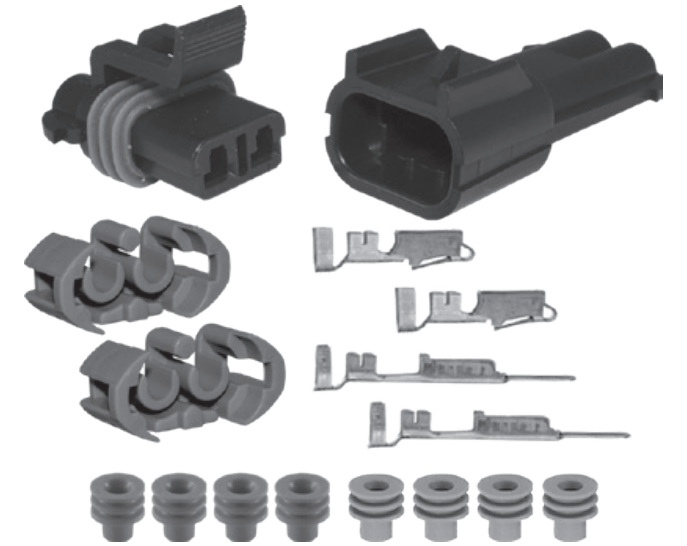

# Metri-Pack Assembly Kits

1.866.529.7664 www.lawsonproducts.com

1446734

Metri-Pack 150 Series - 2-Way Kit

1446735

Metri-Pack 150 Series - 3-Way Kit

1446736

Metri-Pack 280 Series - 1-Way Kit

1446737

Metri-Pack 280 Series - 2-Way Kit

1446738

Metri-Pack 280 Series - 3-Way Kit

1446739

Metri-Pack 480 Series - 2-Way Kit

1446740

Metri-Pack 630 Series - 3-Way Kit