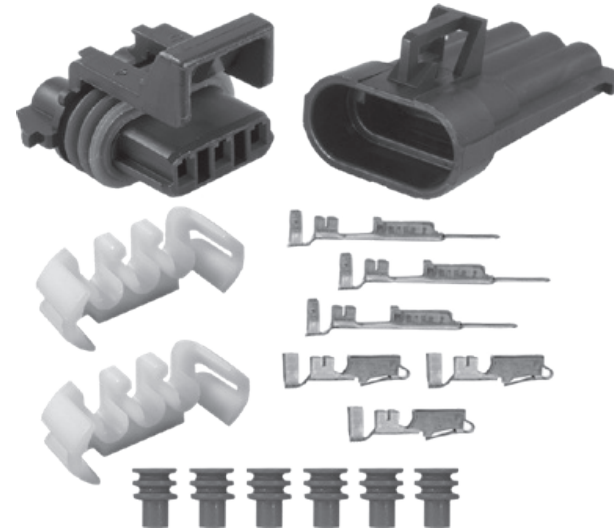

# Metri-Pack Assembly Kits

1.866.529.7664 www.lawsonproducts.com

1446734

Metri-Pack 150 Series - 2-Way Kit

1446735

Metri-Pack 150 Series - 3-Way Kit

1446736

Metri-Pack 280 Series - 1-Way Kit

1446737

Metri-Pack 280 Series - 2-Way Kit

1446738

Metri-Pack 280 Series - 3-Way Kit

1446739

Metri-Pack 480 Series - 2-Way Kit

1446740

Metri-Pack 630 Series - 3-Way Kit

A12 / A12BL

PHOTOS ACTUAL SIZE

Serviced only by **LAWSON**

NOTE: Bottom of backplate represents front of LP drawer.  
© 2010 Lawson Products, Inc. Printed in USA (01/15)