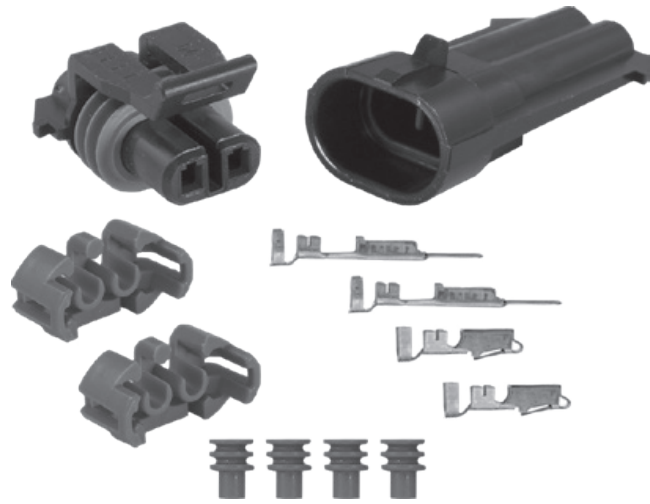

1446795 / 1446795BL

# Metri-Pack Assembly Kits

1.866.529.7664 www.lawsonproducts.com

1446734

Metri-Pack 150 Series - 2-Way Kit

1446735

Metri-Pack 150 Series - 3-Way Kit

1446736

Metri-Pack 280 Series - 1-Way Kit

1446737

Metri-Pack 280 Series - 2-Way Kit

1446738

Metri-Pack 280 Series - 3-Way Kit

1446739

Metri-Pack 480 Series - 2-Way Kit

1446740

Metri-Pack 630 Series - 3-Way Kit

A12 / A12BL

PHOTOS ACTUAL SIZE

Serviced only by **LAWSON**

NOTE: Bottom of backplate represents front of LP drawer.  
© 2010 Lawson Products, Inc. Printed in USA (01/15)