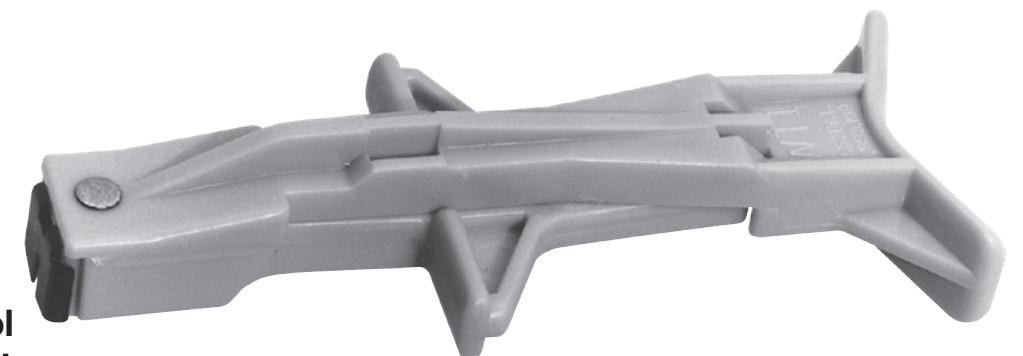

85491

Standard Black Harness Clamp, 7.81 Length, .184 Width

85487

Standard Black Tie, 7.31 Length, .184 Width

5579

Standard White Harness Clamp, 7.81 Length, .184 Width

5574

Standard White Tie, 7.31 Length, .184 Width

85486

Miniature Black Tie, 3.62 Length, .094 Width

84071

Cable Tie Holder  
Four-Way Base  
1.125 Square

84073

Cable Tie  
Holder  
Push-In  
Mount

85493

Cable Tie Installation Tool  
.094 – .184 Cable Tie Width

5572

Miniature White Tie, 3.62 Length, .094 Width