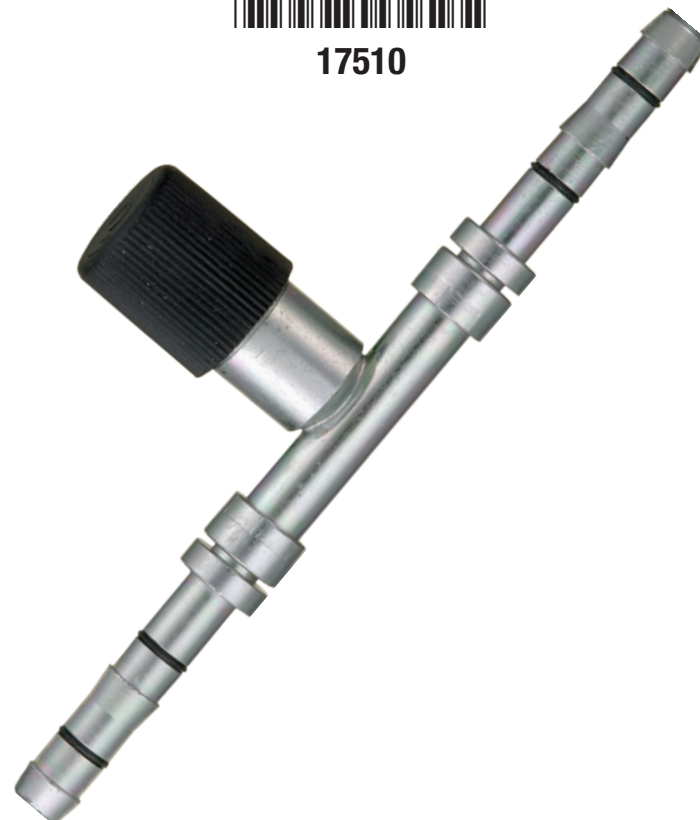

17503

13/32 (-8) Straight Splicer

17510

-8X-8 E-Z Clip Splicer

17472

-8X-8 E-Z Clip 90 R134A Port

17435

(-8) Pilot O-Ring

17453

13/32 (-8) x 3/4-16 (-8) 90° Elbow Female O-Ring Short Pilot

17446

13/32 (-8) x 3/4-16 (-8) 45° Elbow Female O-Ring Short Pilot

17452

-8X-6 E-Z Clip 90 F O-Ring

17427

13/32 (-8) E-Z Clip® Hose Clip

17431

13/32 (-8) E-Z Clip® Hose Cage