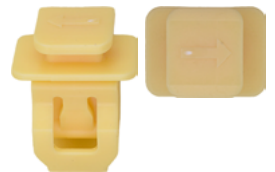

Item No.	Pkg. Qty.
1637097	25

Headlamp Mounting Washer

- Hyundai Sonata 1988-1993
- General Purpose
- Hyundai OEM No. 13510-04123
- 4mm Screw Size
- 4.3mm Inner Dia.
- 12mm Outer Dia.
- 1.0mm Thickness
- Black Zinc

Item No.	Pkg. Qty.
1637098	50